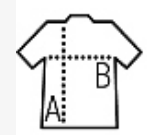

IMPERIAL WOMEN

WOMEN'S ROUND NECK T-SHIRT

Quality

190 JERSEY
 100% semi-combed Ringspun cotton
 Reinforcing tape on neck
 Rib collar

www.topprezent.lv

E-pasts: topprezent@topprezent.eu
 T. 26002433

Sizes	S	M	L	XL	XXL	3XL*
A/B	61/41	63/44	65/47	67/50	69/53	71/56